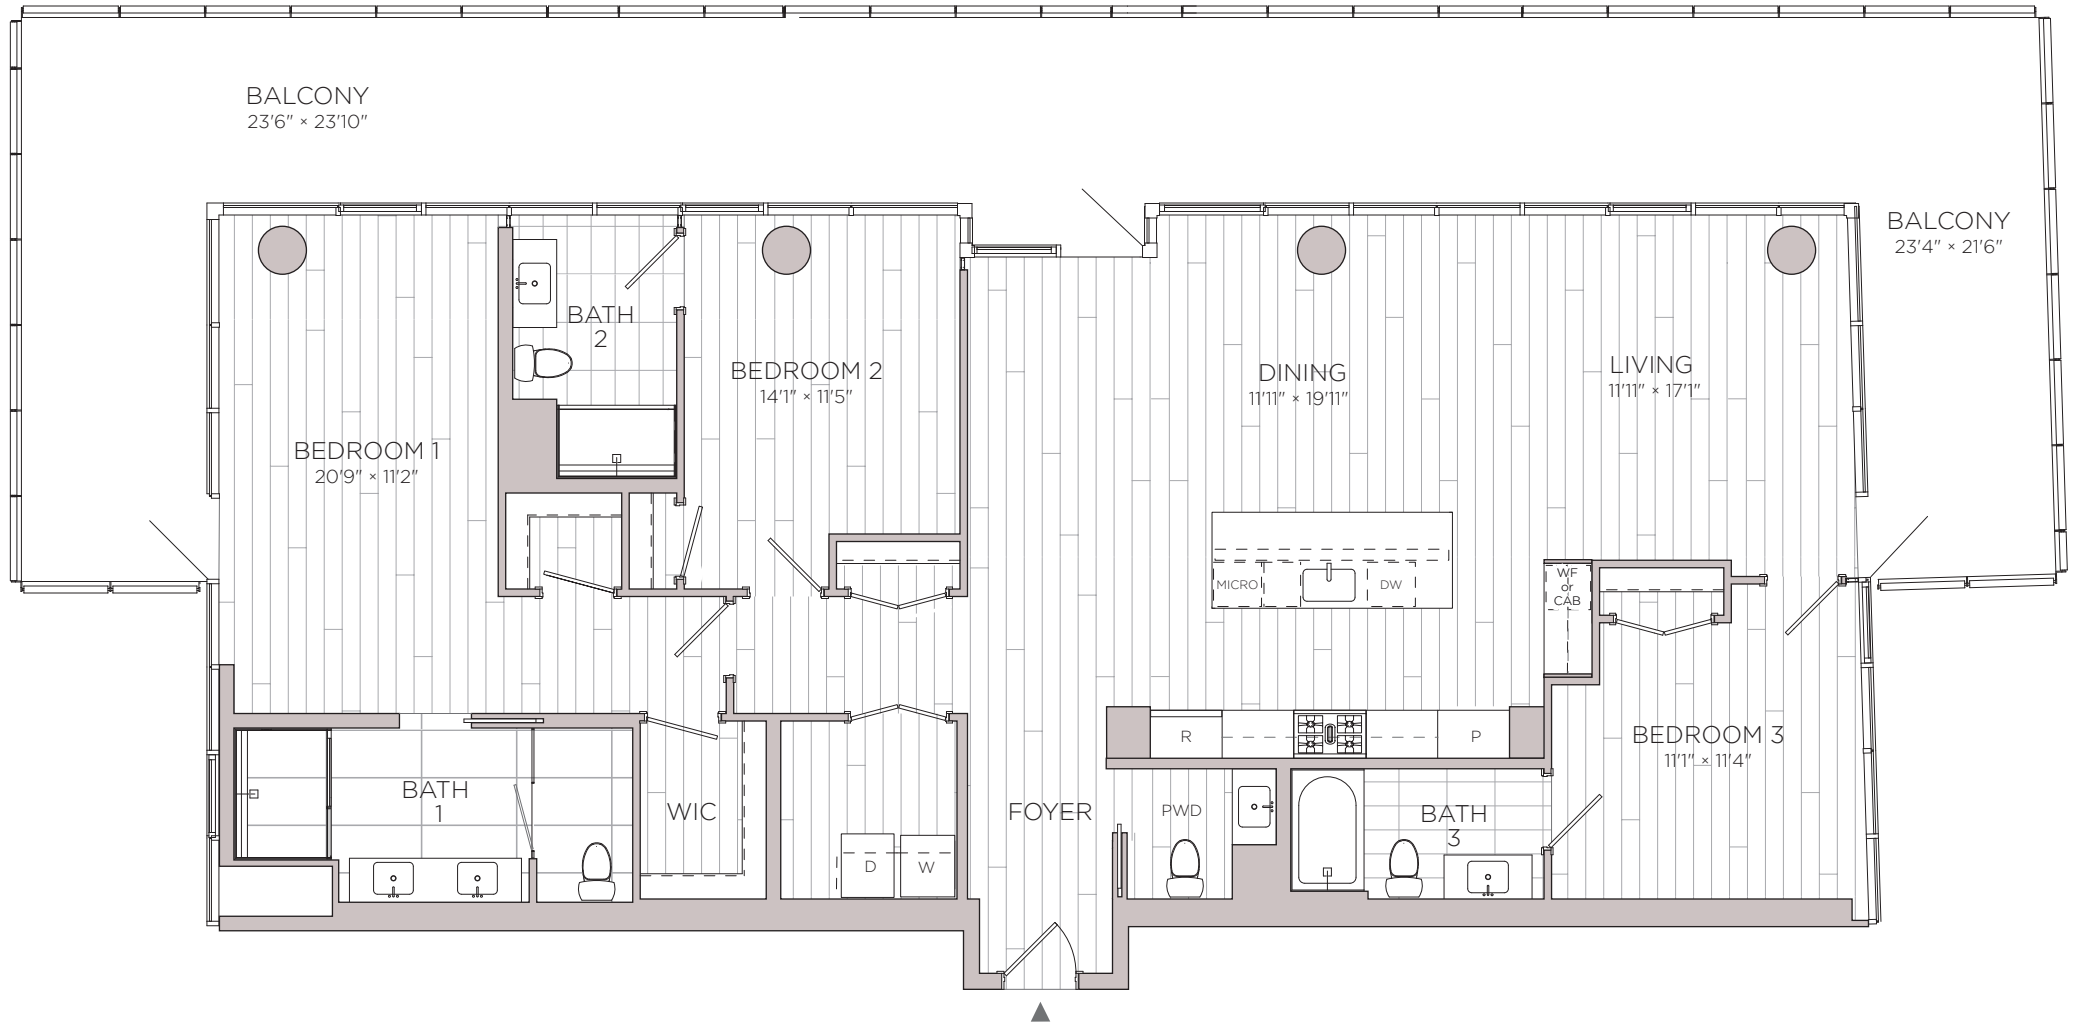

JW MARRIOTT

C2
3 BEDROOM / 3 BATHROOM
2054 SF