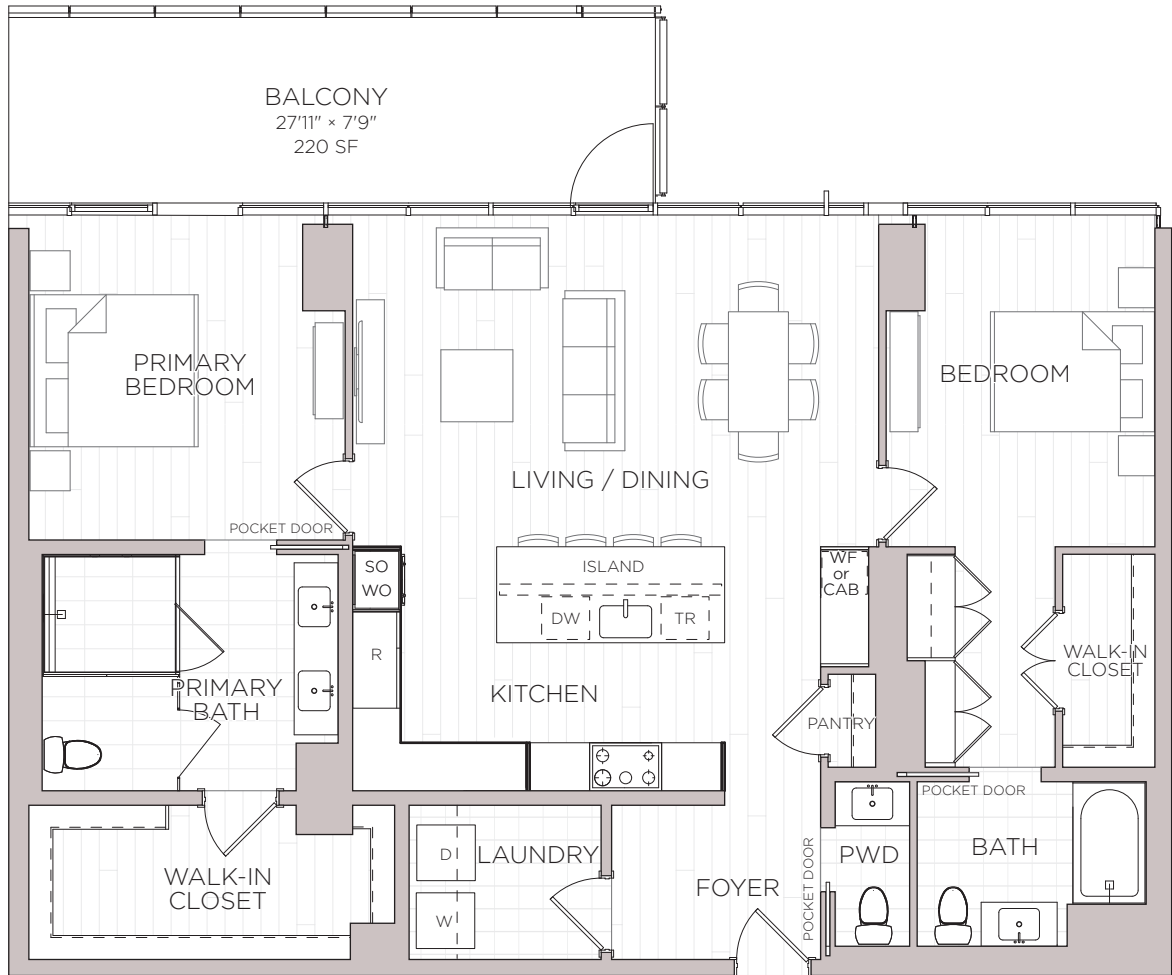

JW MARRIOTT

B2
2 BEDROOM / 2
BATHROOM 1470 SF