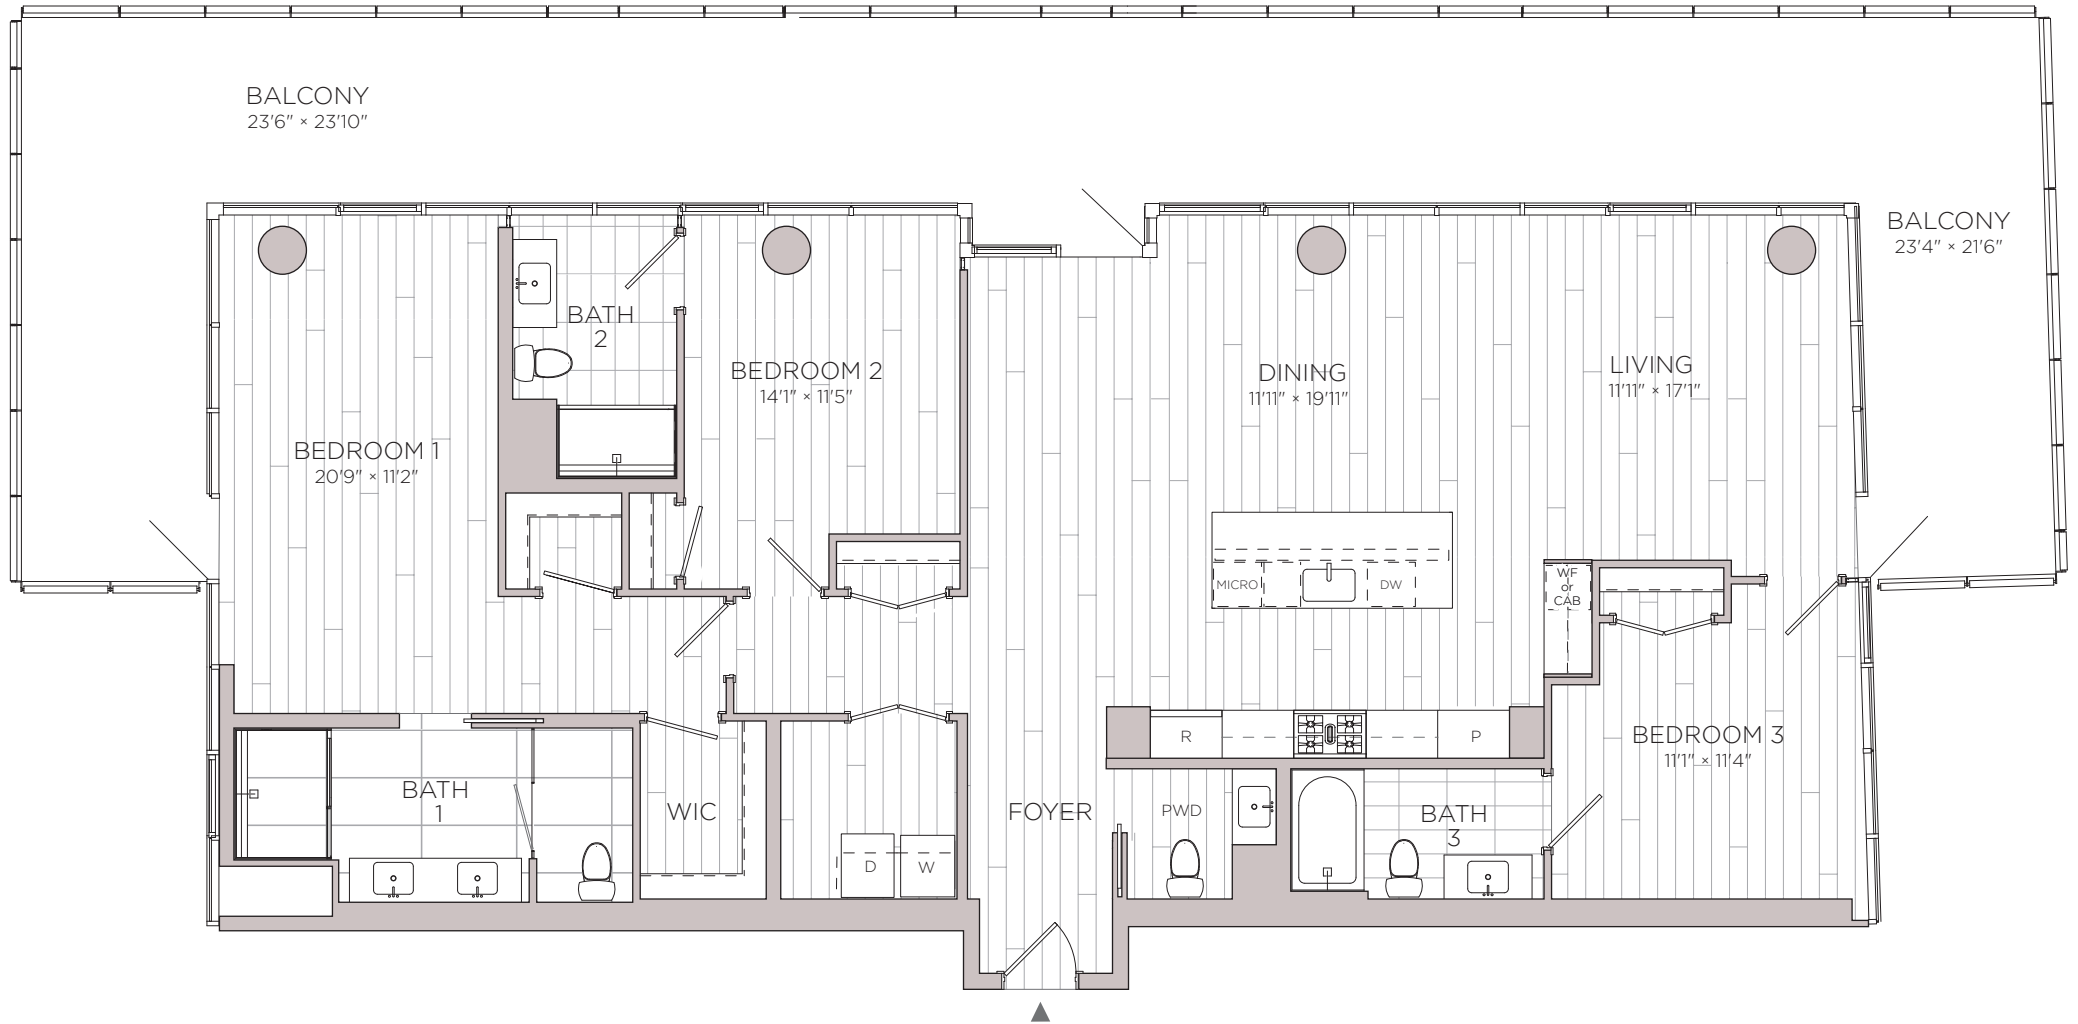

JW MARRIOTT

C2
3 BEDROOM / 3 BATHROOM
2123 SF