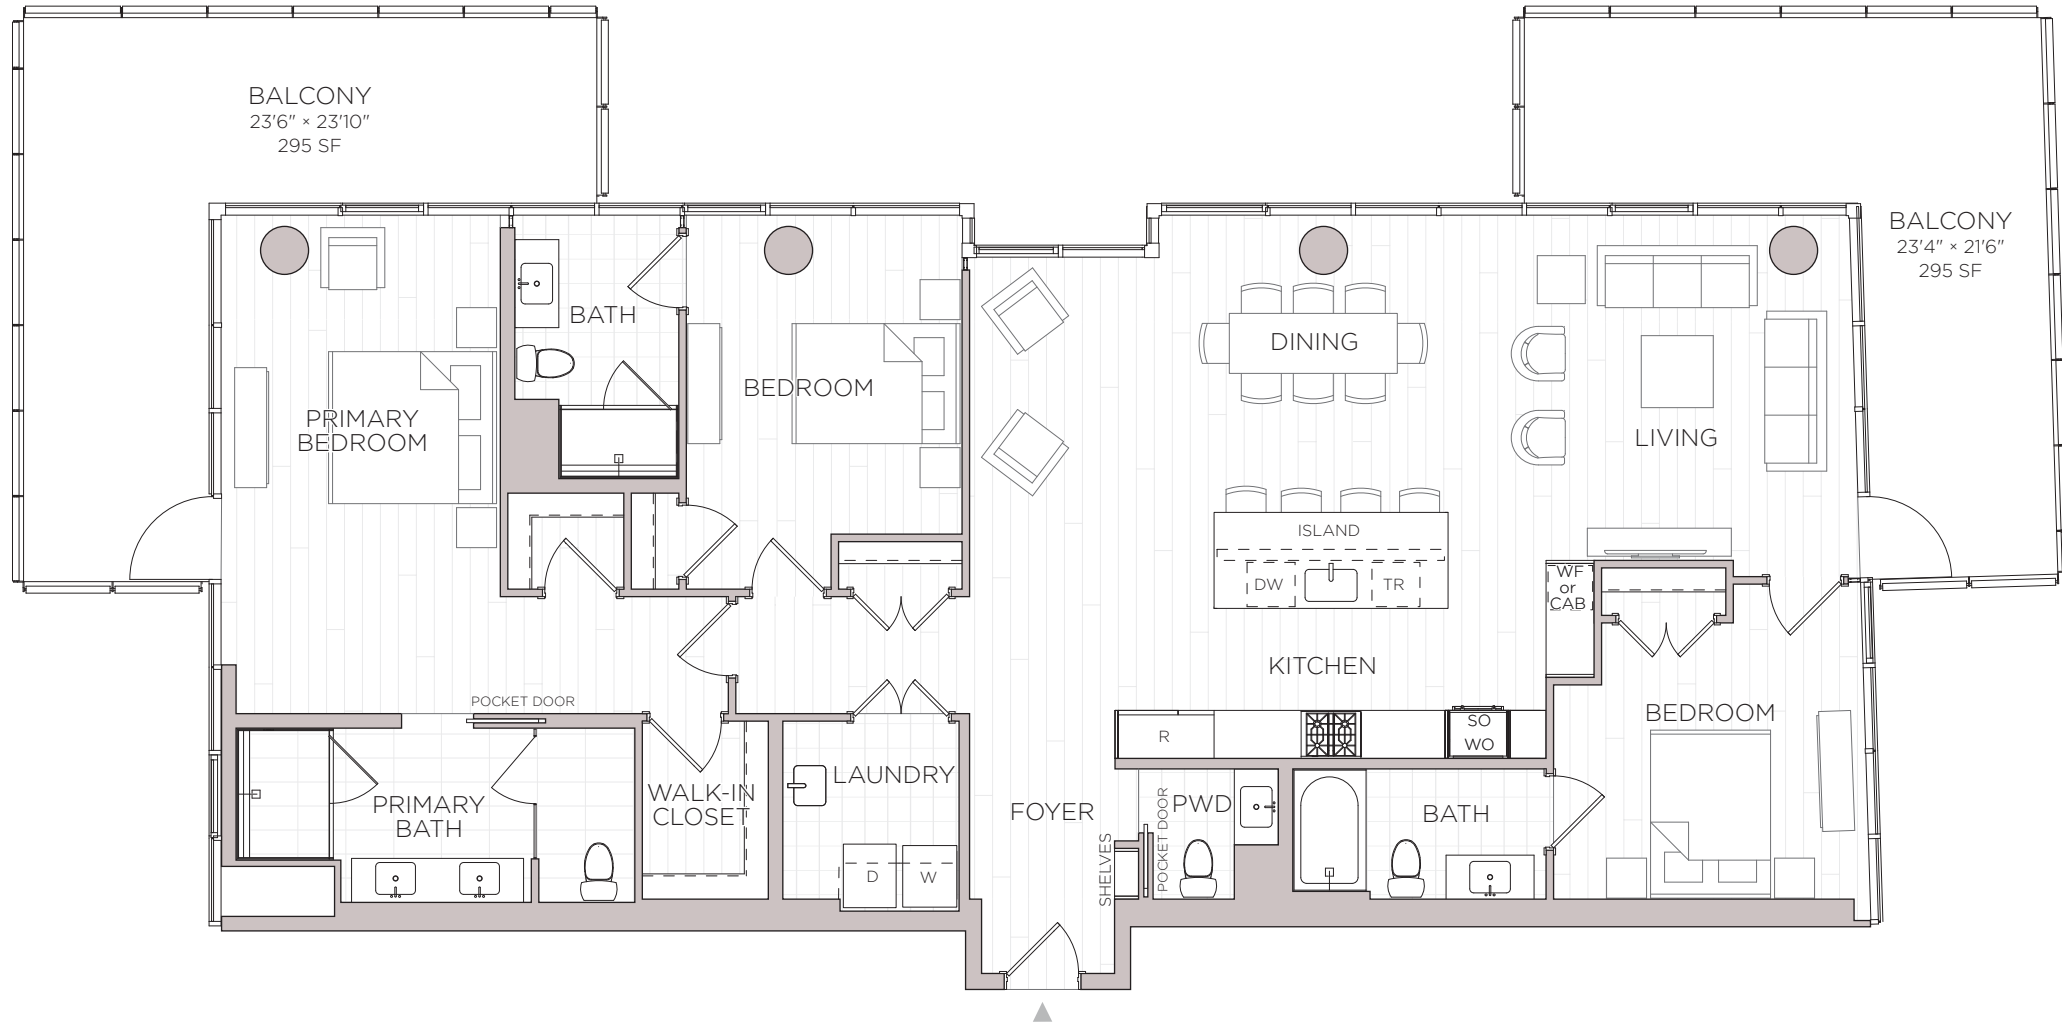

JW MARRIOTT

C2  
3 BEDROOM / 3 BATHROOM  
2123 SF