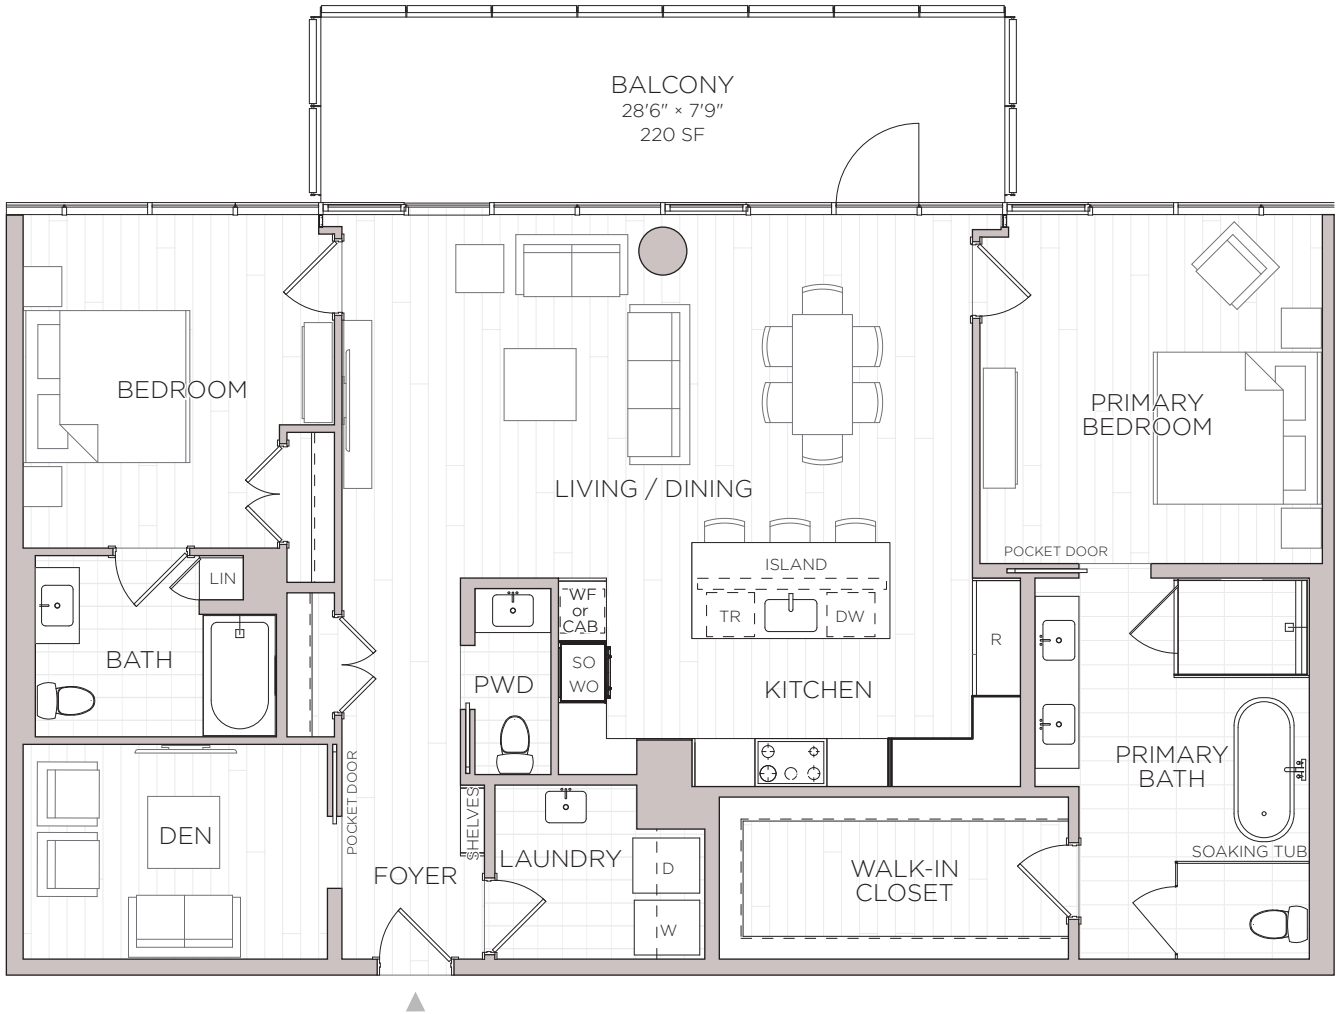

JW MARRIOTT

B8  
2 BEDROOM + DEN / 2.5 BATHROOM  
1797 SF