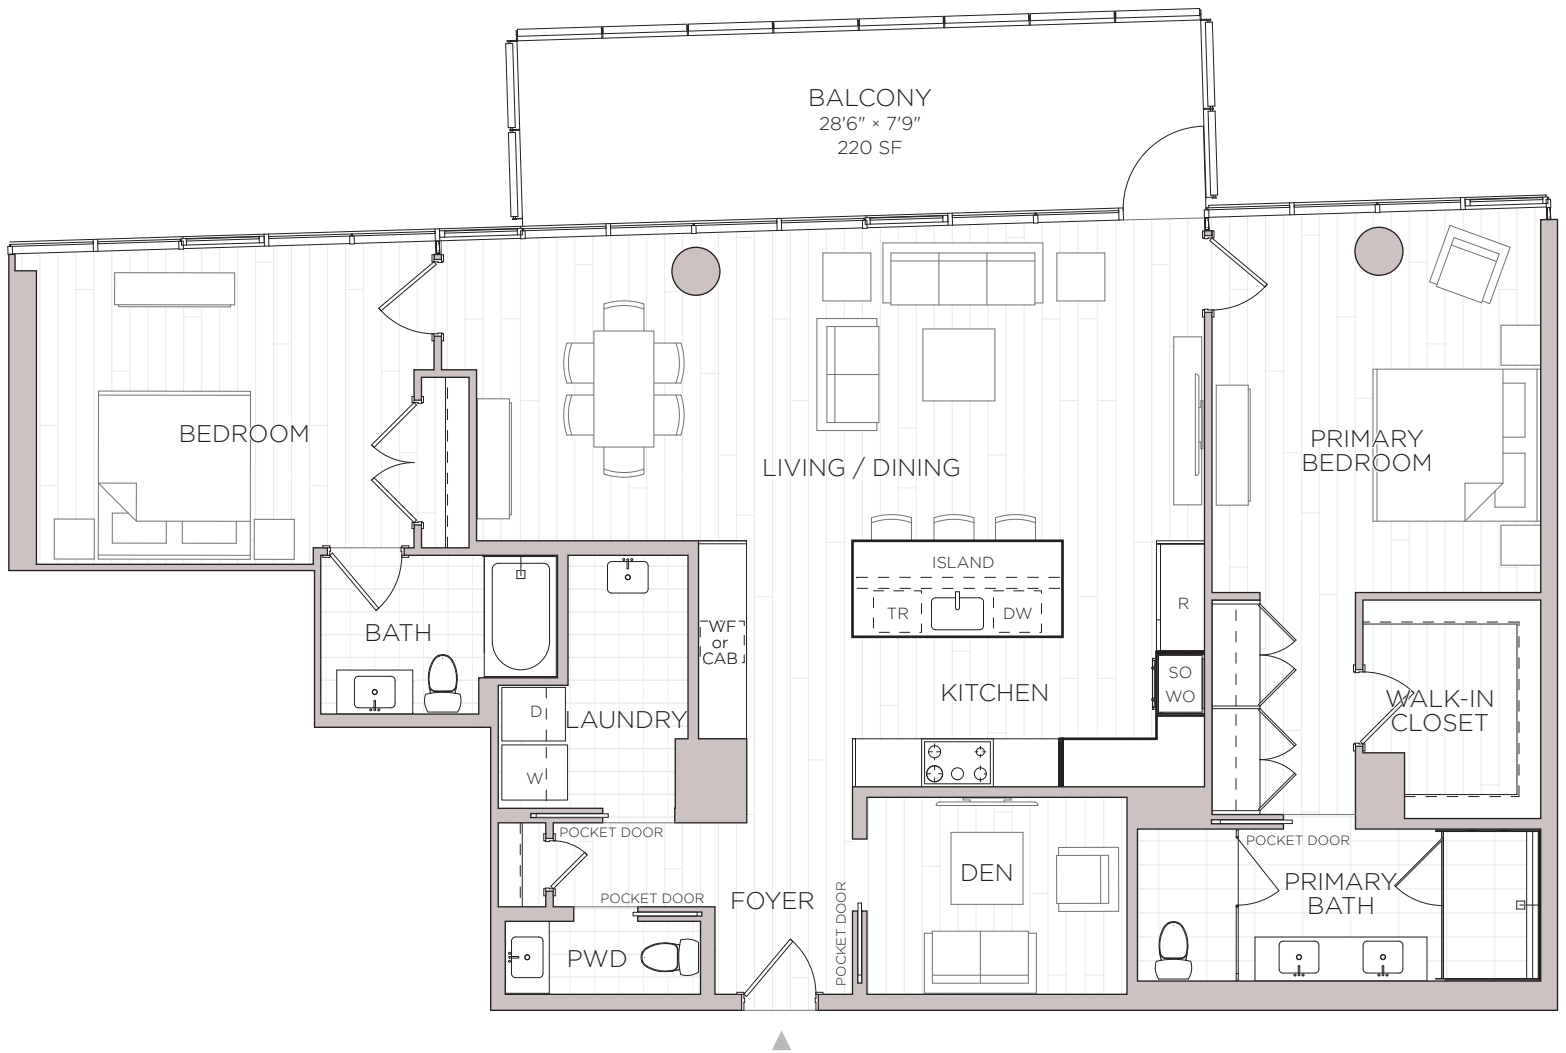

JW MARRIOTT

B7
2 BEDROOM + DEN / 2.5 BATHROOM
1830 SF