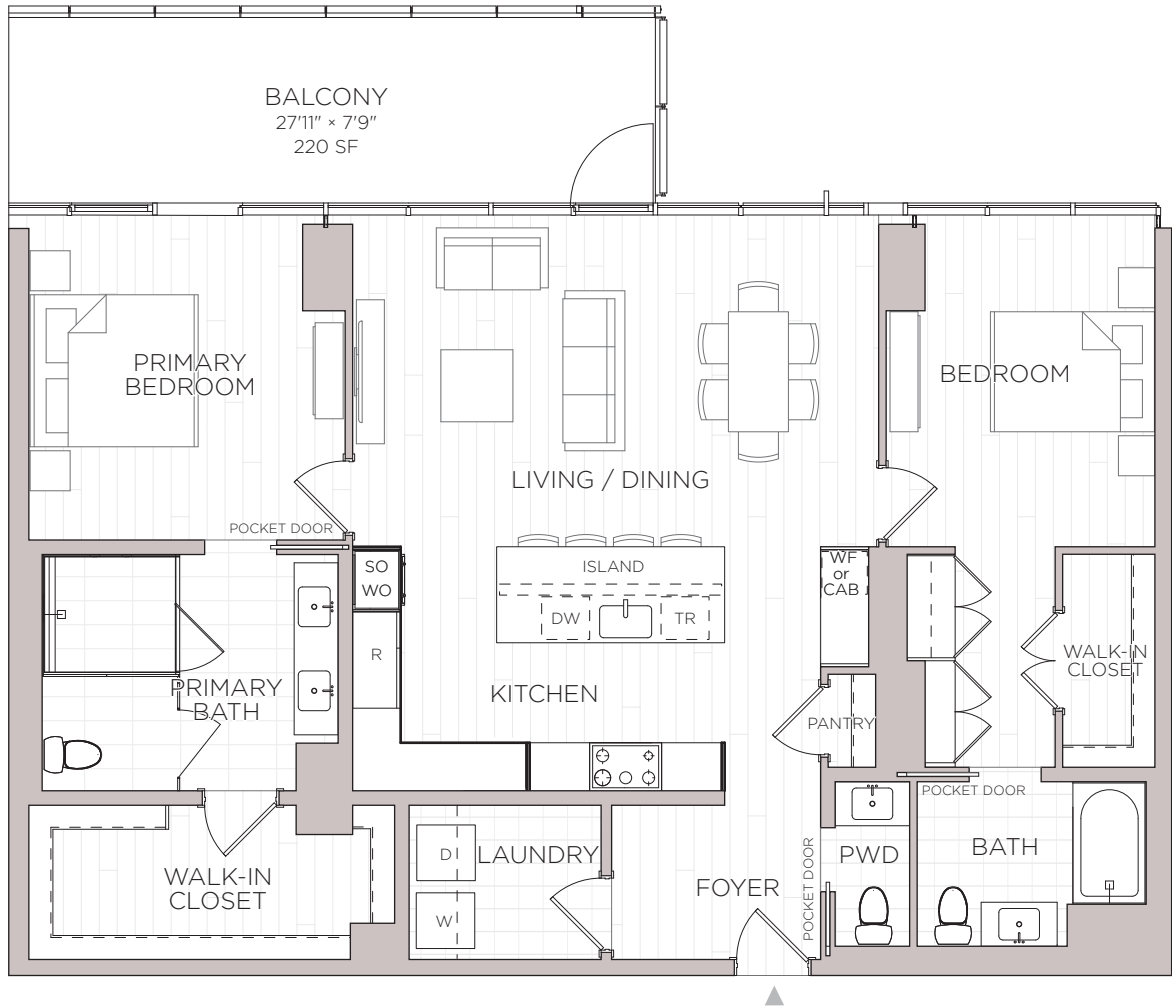

JW MARRIOTT

B2
2 BEDROOM / 2 BATHROOM
1528 SF