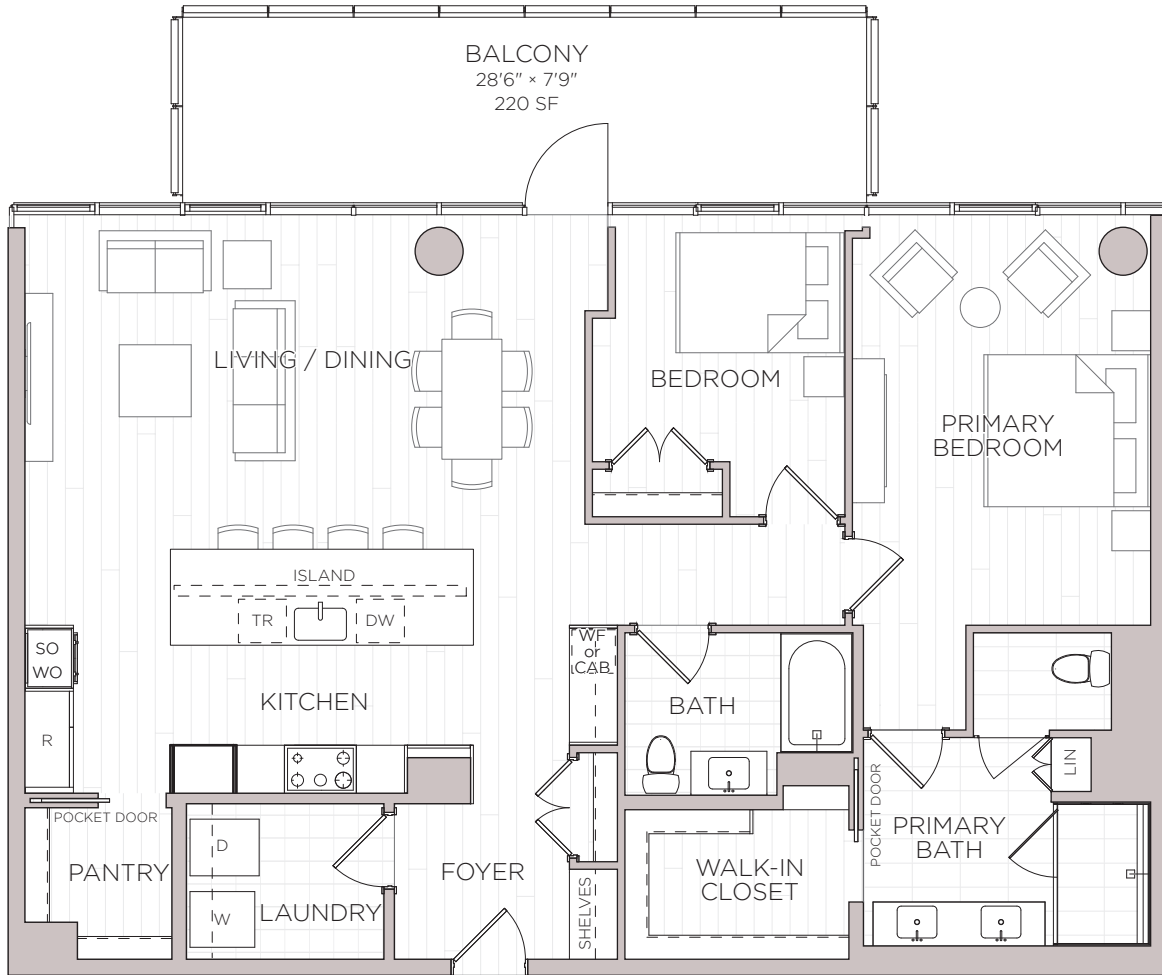

JW MARRIOTT

B1  
2 BEDROOM / 2 BATHROOM  
1527 SF